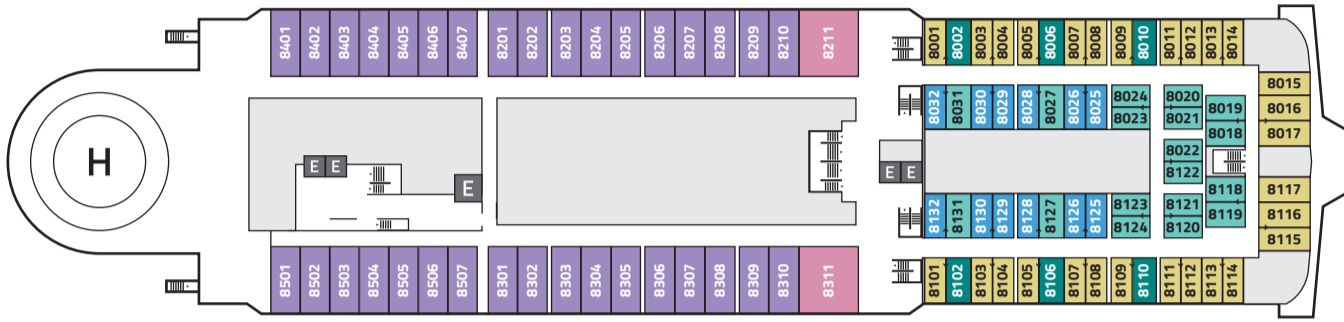

NORRÖNA

CABINPLAN

-  Number of cabins
-  Number of berths
-  Outside Cabin (with window)
-  Inside Cabin (without window)
-  Connected cabins

DECK 8					
3-Berth	28	3			
4-Berth	6	4			
4-Berth	18	4			
Nordic Suite	2	2			
Nordic Deluxe	34	2			
3-Berth	12	3			

DECK 7					
4-Berth	7	4			
4-Berth	30	4			
Double Bed	27	2			
Deluxe	12	2			
2-Berth	6	2			
Norrön Suite	1	1			

DECK 6					
2-Berth	28	2			
2-Berth	4	2			
4-Berth	14	4			
4-Berth	48	4			
3-Berth	22	3			
4-Berth Disabled	2	4			

DECK 5					
2-Berth	20	2			
4-Berth	4	4			
4-Berth	33	4			
2-Berth	4	2			
4-Berth Disabled	4	4			

DECK 2					
Couchette	30	6	