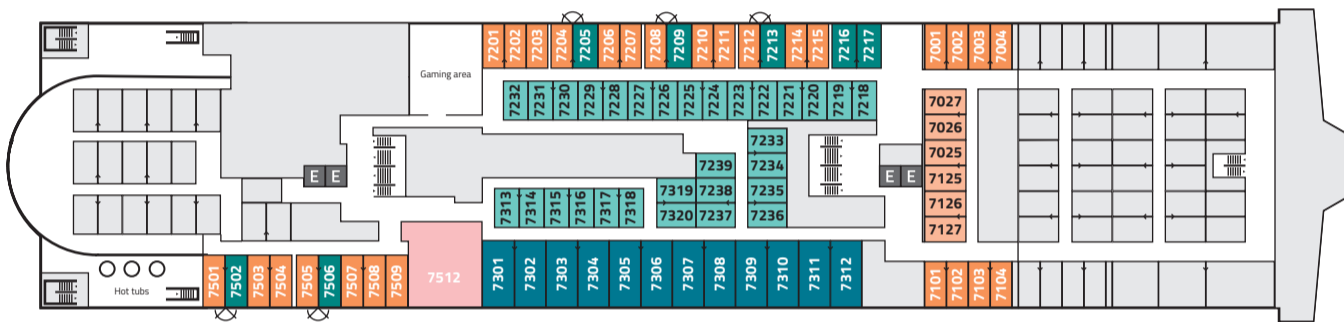

NORRÖNA

CABINPLAN

-  Number of cabins
-  Number of berths
-  Outside Cabin (with window)
-  Inside Cabin (without window)
-  Connected cabins

DECK 8					
3-Berth	28	3			
4-Berth	6	4			
4-Berth	18	4			
Nordic Suite	2	2			
Nordic Deluxe	34	2			
3-Berth	12	3			

DECK 7					
4-Berth	7	4			
4-Berth	30	4			
Double Bed	27	2			
Deluxe	12	2			
2-Berth	6	2			
Norrön Suite	1	1			

DECK 6					
2-Berth	28	2			
2-Berth	4	2			
4-Berth	14	4			
4-Berth	48	4			
3-Berth	22	3			
4-Berth Disabled	2	4			

DECK 5					
2-Berth	20	2			
4-Berth	4	4			
4-Berth	33	4			
2-Berth	4	2			
4-Berth Disabled	4	4			

DECK 2					
Couchette	30	6	