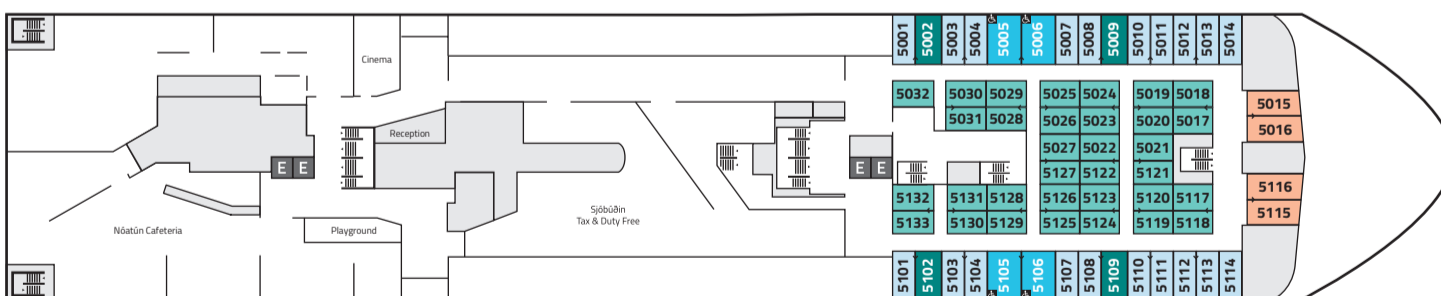

NORRÖNA

CABINPLAN

-  Number of cabins
-  Number of berths
-  Outside Cabin (with window)
-  Inside Cabin (without window)
-  Connected cabins

DECK 8					
3-Berth	28	3			
4-Berth	6	4			
4-Berth	18	4			
Nordic Suite	2	2			
Nordic Deluxe	34	2			
3-Berth	12	3			

DECK 7					
4-Berth	7	4			
4-Berth	30	4			
Double Bed	27	2			
Deluxe	12	2			
2-Berth	6	2			
Norrön Suite	1	1			

DECK 6					
2-Berth	28	2			
2-Berth	4	2			
4-Berth	14	4			
4-Berth	48	4			
3-Berth	22	3			
4-Berth Disabled	2	4			

DECK 5					
2-Berth	20	2			
4-Berth	4	4			
4-Berth	33	4			
2-Berth	4	2			
4-Berth Disabled	4	4			

DECK 2					
Couchette	30	6	