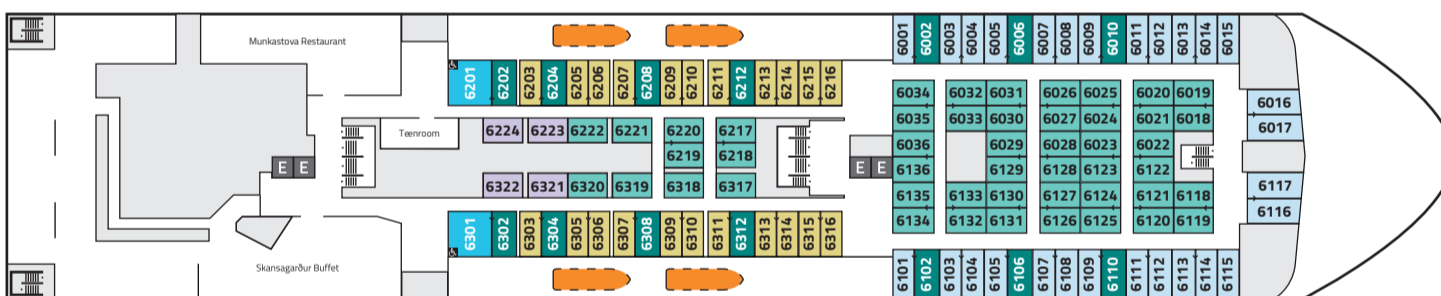

NORRÖNA

CABINPLAN

-  Number of cabins
-  Number of berths
-  Outside Cabin (with window)
-  Inside Cabin (without window)
-  Connected cabins

DECK 8					
3-Berth	28	3			
4-Berth	6	4			
4-Berth	18	4			
Nordic Suite	2	2			
Nordic Deluxe	34	2			
3-Berth	12	3			

DECK 7					
4-Berth	7	4			
4-Berth	30	4			
Double Bed	27	2			
Deluxe	12	2			
2-Berth	6	2			
Norrön Suite	1	1			

DECK 6					
2-Berth	28	2			
2-Berth	4	2			
4-Berth	14	4			
4-Berth	48	4			
3-Berth	22	3			
4-Berth Disabled	2	4			

DECK 5					
2-Berth	20	2			
4-Berth	4	4			
4-Berth	33	4			
2-Berth	4	2			
4-Berth Disabled	4	4			

DECK 2					
Couchette	30	6	